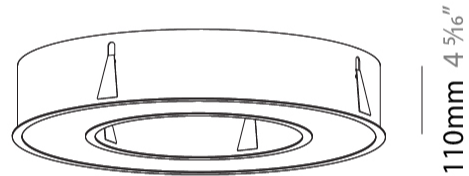

GENERAL

Series: Glorious
Subseries: Glorious
Brand: Prolicht
Division: Architectural
Mounting Type: Recessed
Mounting Location: Ceiling
Subcategory: Ambient

PHYSICAL

Shape: Round
Diameter (mm): 770
Diameter (in): 30 ⁵ / ₁₆
Height (mm): 110
Height (in): 4 ⁵ / ₁₆
Min. Recessing Depth (mm): 120
Min. Recessing Depth (in): 4 ³ / ₄
Light Distribution: Direct
Weight (kg): 9.285
Weight (lbs): 20.47
Diffuser: PMMA - Opal or Micro-Prism
Fixture Finish: SSR / BKV / CWI / CRY / HAB / LAG / UFT / ITA / RUA / RUR / MIC / FTG / MYG / TWT / LOD / PUS / FRO / FUP / KIA / POP / BLS / SPG / MEY / GOH / GUM / CHC / COM / ABZ / JAG / OBR / MOS / ROR
Fixture Material: Aluminum
Cut-out Measurements: 760mm / 29 15/16" x 440mm / 17 5/16"

Ø 428mm 16 ⁷/₈ "

Ø 770mm 30 ⁵/₁₆ "

110mm 4 ⁵/₁₆ "

760mm x 440mm
29 ¹⁵/₁₆" x 17 ⁵/₁₆"

120mm
4 ³/₄"

10 - 15mm
³/₈" - ⁹/₁₆"

A37500-

PROJECT _____

GENERAL

Series: Glorious
 Subseries: Glorious
 Brand: Prolicht
 Division: Architectural
 Mounting Type: Recessed
 Mounting Location: Ceiling
 Subcategory: Ambient

PHYSICAL

Shape: Round
 Diameter (mm): 1270
 Diameter (in): 50
 Height (mm): 110
 Height (in): 4 ⁵/₁₆
 Min. Recessing Depth (mm): 120
 Min. Recessing Depth (in): 4 ³/₄
 Light Distribution: Direct
 Weight (kg): 15.446
 Weight (lbs): 34.05
 Diffuser: PMMA - Opal or Micro-Prism
 Fixture Finish: SSR / BKV / CWI / CRY / HAB / LAG / UFT / ITA / RUA / RUR / MIC / FTG / MYG / TWT / LOD / PUS / FRO / FUP / KIA / POP / BLS / SPG / MEY / GOH / GUM / CHC / COM / ABZ / JAG / OBR / MOS / ROR
 Fixture Material: Aluminum
 Cut-out Measurements: 1260mm / 49 5/8" x 940mm / 37"